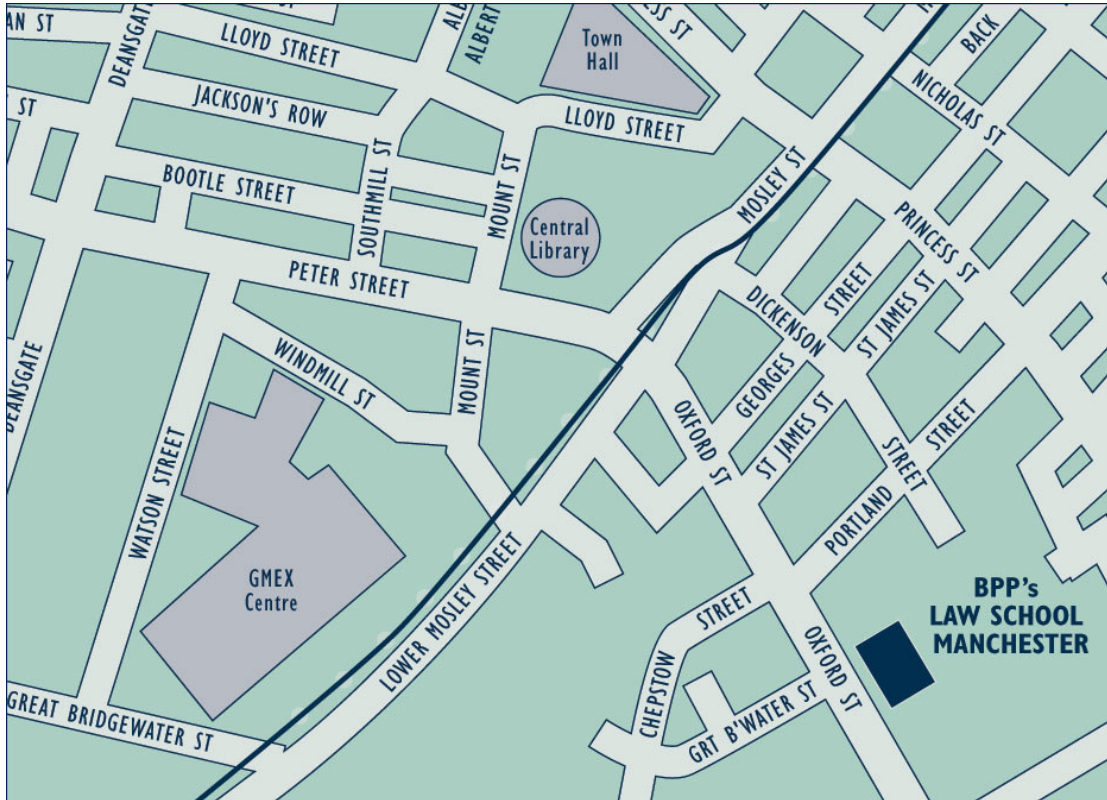

BPP St James Building

St James Buildings, 79 Oxford Street, Manchester, M1 6FQ

Tel: 0845 678 6868 Fax: 01617283778

By Rail

From Oxford Road Station 0.1 miles

From Piccadilly Station 0.6 miles

Exit from Piccadilly Station, turn into Fairfield Street and then onto Whitworth Street, Oxford Street is on the right hand side.

By Car

Motorway Junction A57(M) Jnct L 0.4 miles (0.6 km)

By Air

Airport Manchester 8.5 miles (13.7 km)