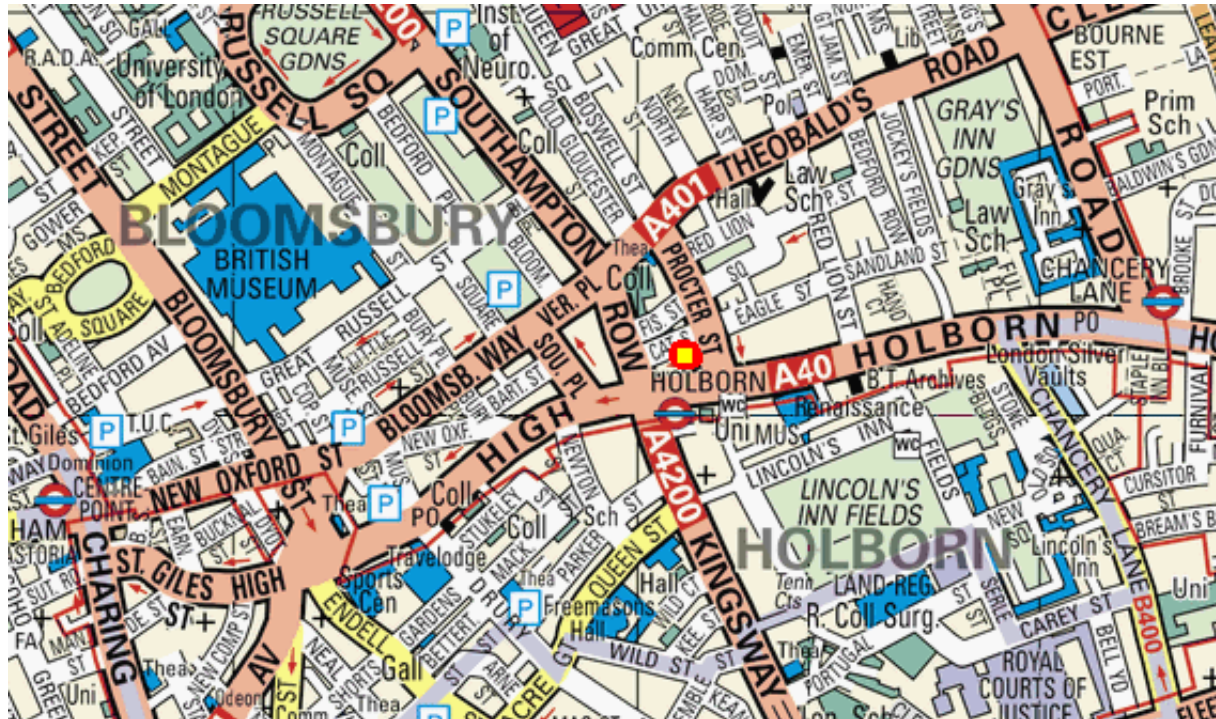

BPP Professional Development

Procter House, 1 Procter Street, London, WC1V 6DW
Tel: 020 7067 2800

From Holborn Tube:

- Take the right hand exit out of Holborn Tube Station (signed High Holborn).
- Cross at traffic lights directly outside tube station to the other side of High Holborn
- Walk in the direction of Chancery Lane Tube (past McDonalds)
- Take first left up Procter Street (past Jessops)
- Procter House is first building on the left next to the O2 store.
- Our reception is on the 8th floor