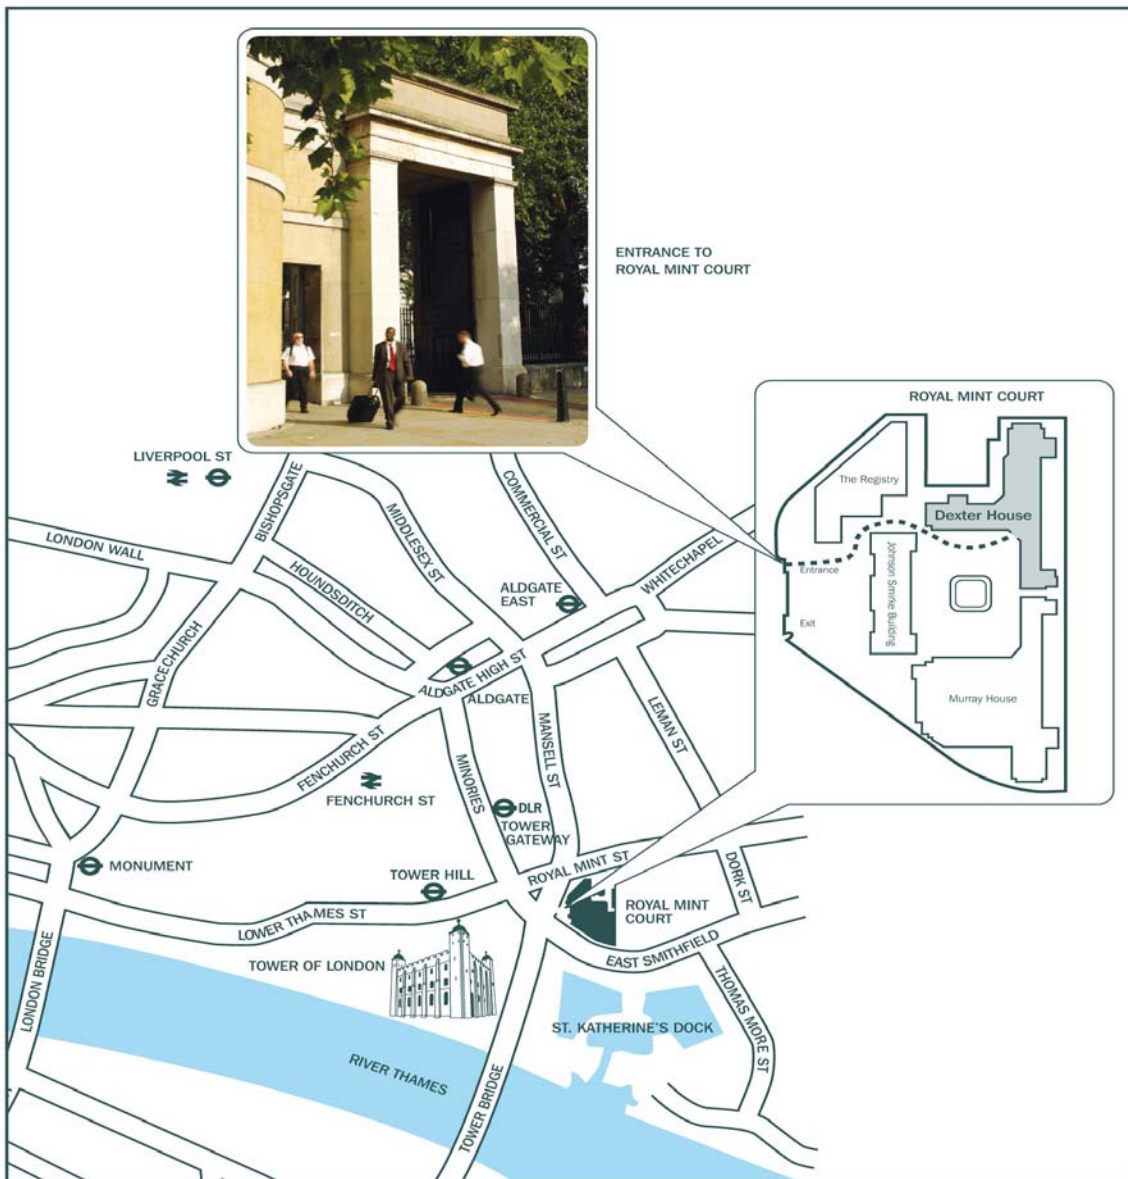

Location map and directions to Dexter House

etc.venues – Dexter House
No 2 Royal Mint Court
Tower Hill
London
EC3N 4QN

Call: 020 7977 5300
Send: 020 7977 5301

Dexter House

Our Dexter House venue is conveniently located opposite the historic Tower of London. Situated just 5 minutes walk from Tower Hill station, the venue sits in the exclusive gated "Royal Mint Court" business community.

Follow the instructions below to walk from Tower Hill or Tower Gateway to Dexter House – keep an eye out for the large stone arch which forms the entrance to Royal Mint Court. Once through the arch, follow the signs to Dexter House.

From the Westbound platform.

Come up the stairs into the entrance hall and pass through barriers, to exit follow the sign for Tower Gateway DLR.

From the Eastbound platform.

Come up the stairs into the entrance hall and pass through the barriers to exit, follow the sign to Tower Gateway DLR (also signed Tower Millennium Pier and Tower of London).

Follow pavement for 100 yards (Sceptre Court will be on your left) and at the next pedestrian crossing, cross over East Smithfield and the entrance to Royal Mint Court (a large stone arch) is straight ahead of you.